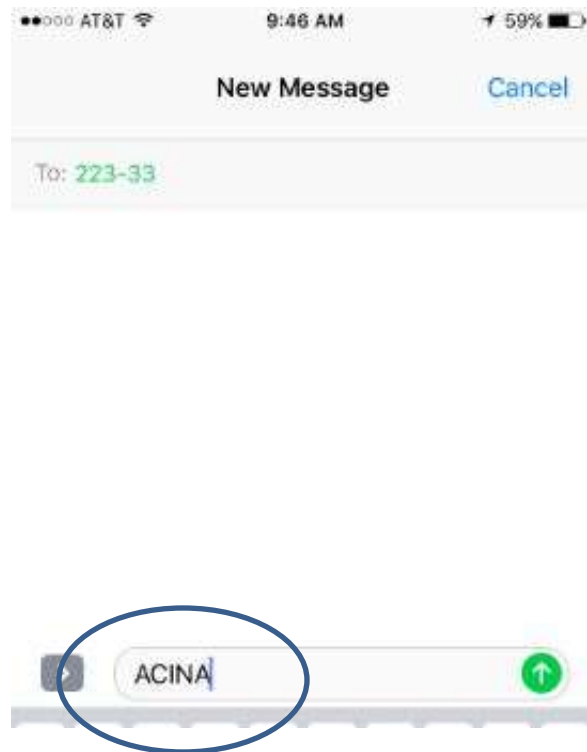

1. CREATE A NEW TEXT MESSAGE.
2. ENTER “22333” AS THE RECIPIENT.

Using Poll Everywhere

3. Send “ACINA” to 22333.
4. Receive confirmation text.

To show this poll

1

Install the app from
pollev.com/app

2

Start the presentation