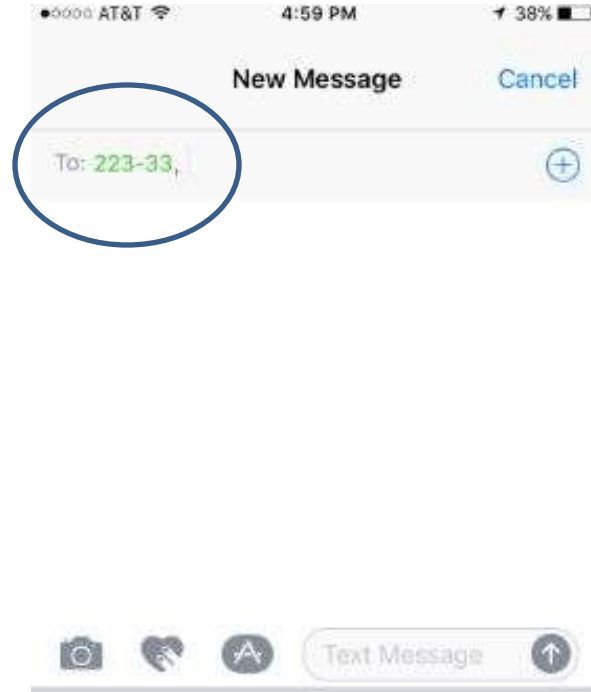

1. CREATE A NEW TEXT MESSAGE.
2. ENTER “22333” AS THE RECIPIENT.

Using Poll Everywhere

3. Send “ACINA” to 22333.
4. Receive confirmation text.

To show this poll

1

Install the app from
pollev.com/app

2

Start the presentation