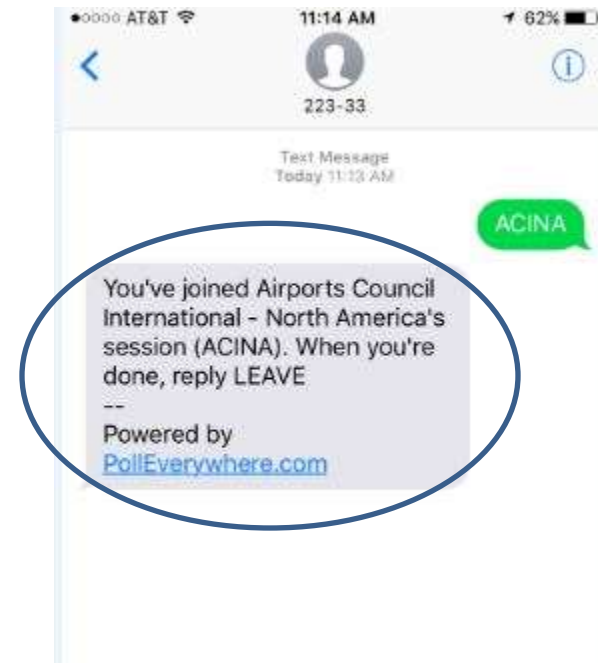

ALTERNATIVE FACTS AND THE MODEL RULES

Airport Legal Ethics for Public Agency Officials in a Post
- Ethics Era Interactive Session Part I & II

Presenters: Peter Pierotti, Tim Karaskiewicz,
Dave Mackey

USING POLL EVERYWHERE

1. CREATE A NEW TEXT MESSAGE.
2. ENTER “22333” AS THE RECIPIENT.

Using Poll Everywhere

3. Send “ACINA” to 22333.
4. Receive confirmation text.

To show this poll

1

Install the app from
pollev.com/app

2

Start the presentation