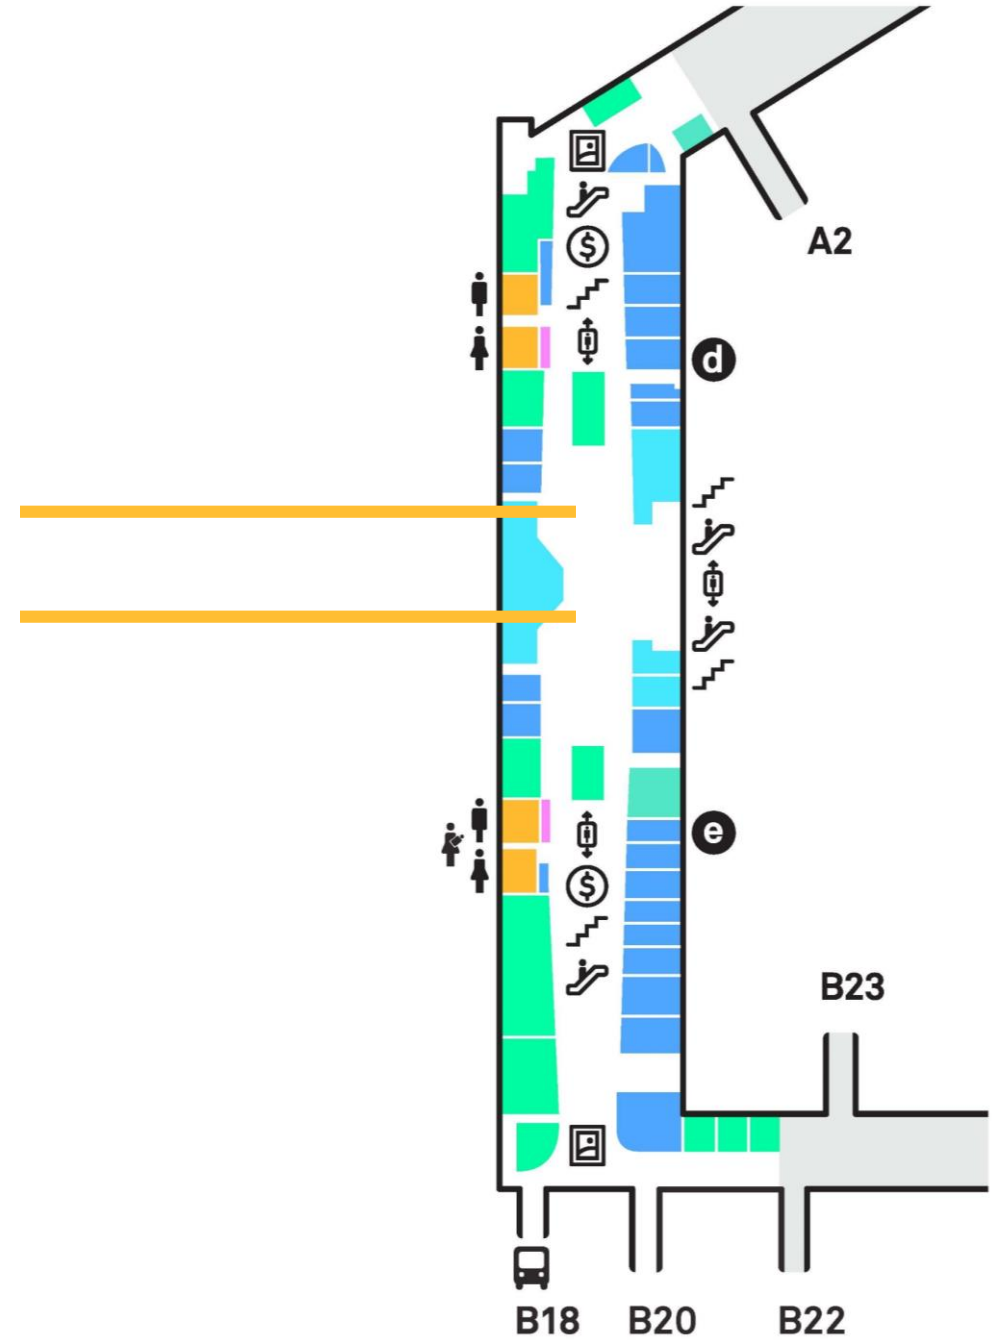

JFK INTERNATIONAL AIR TERMINAL

Best New Duty Free Concept
DFS Pop-Up Shops

JFKIAT and DFS Duty Free

| JFKIAT |

Pop-Up Shop locations adjacent to central DFS Duty Free inline locations in T4 Retail Lounge

TIFFANY & CO.

Interior view of a retail store with teal walls and a curved ceiling. The store features various product displays, including a counter with a 'GIORGIO ARMANI' sign and a 'GIVE TOY' sign. A person is standing near a display case, and another person is visible in the background. The store is brightly lit, and the ceiling has a perforated design.