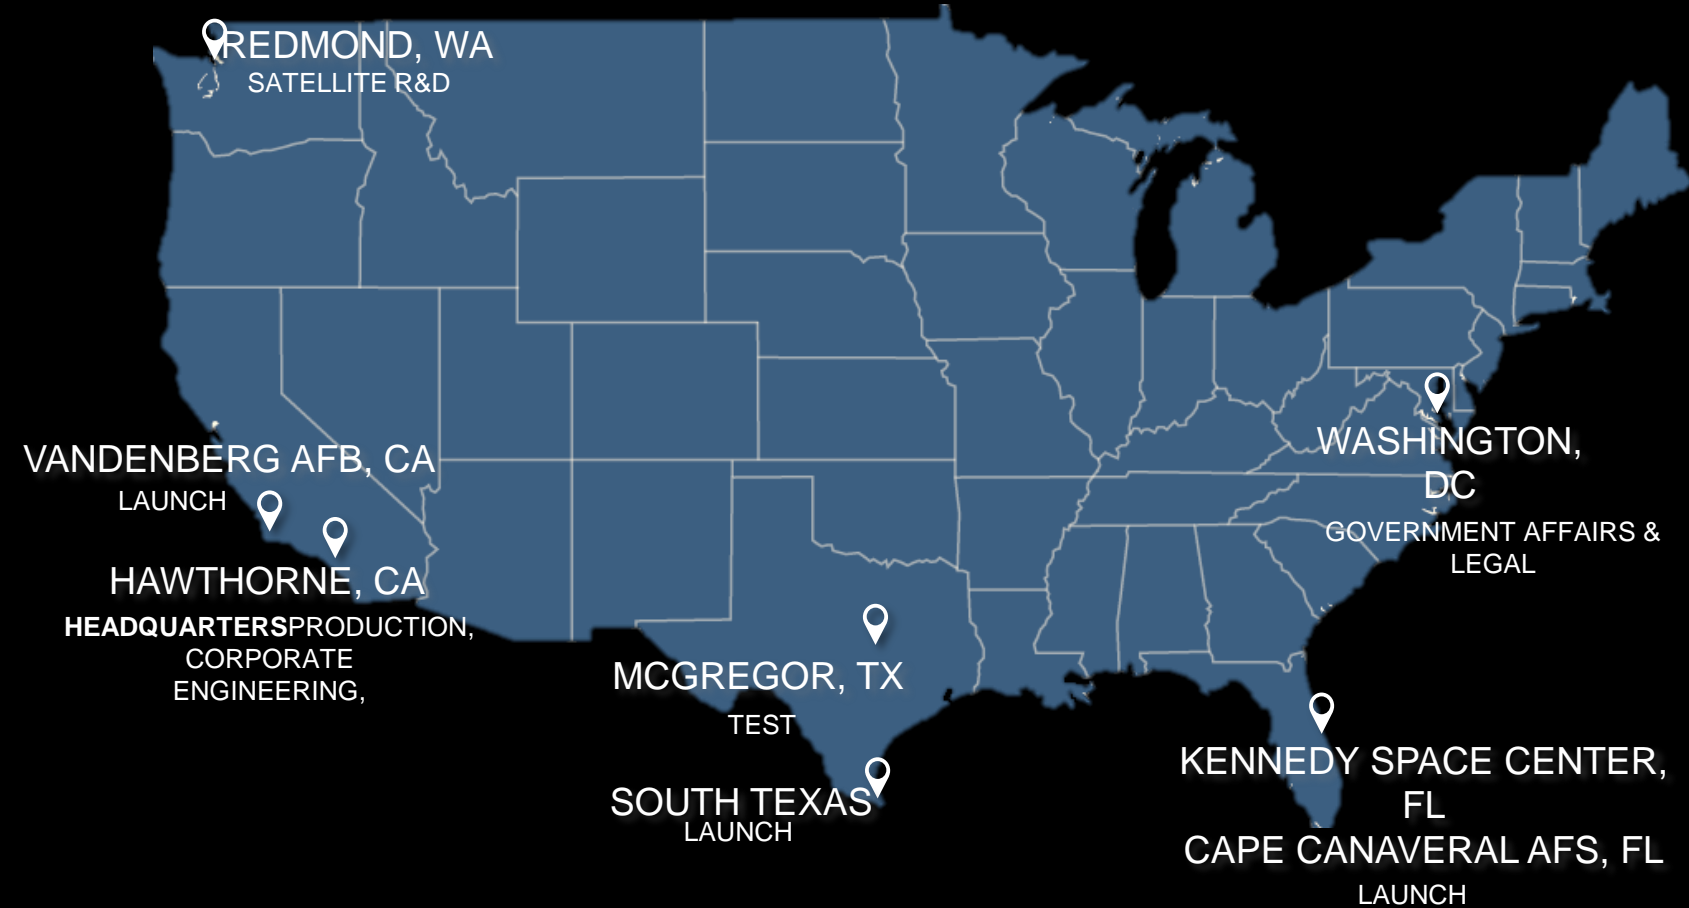

SPACEX

The image features the SpaceX logo centered against a dark, star-filled space background. The logo consists of the word "SPACEX" in a white, bold, sans-serif font. The letter 'X' is stylized with a white swoosh that extends from the top of the letter and curves upwards and to the right, ending in a thin, tapering line. The background is a deep black with numerous small, bright white and blue stars scattered throughout, creating a sense of depth and vastness.

SPACEX

SpaceX designs, manufactures and launches advanced rockets and spacecraft. The company was founded in 2002 to revolutionize space technology, with the ultimate goal of enabling people to live on other planets.

THE VEHICLES

DRAGON

FALCON 9

FALCON HEAVY

BFR

SpaceX has
completed 15
launches in 2018

Thank You