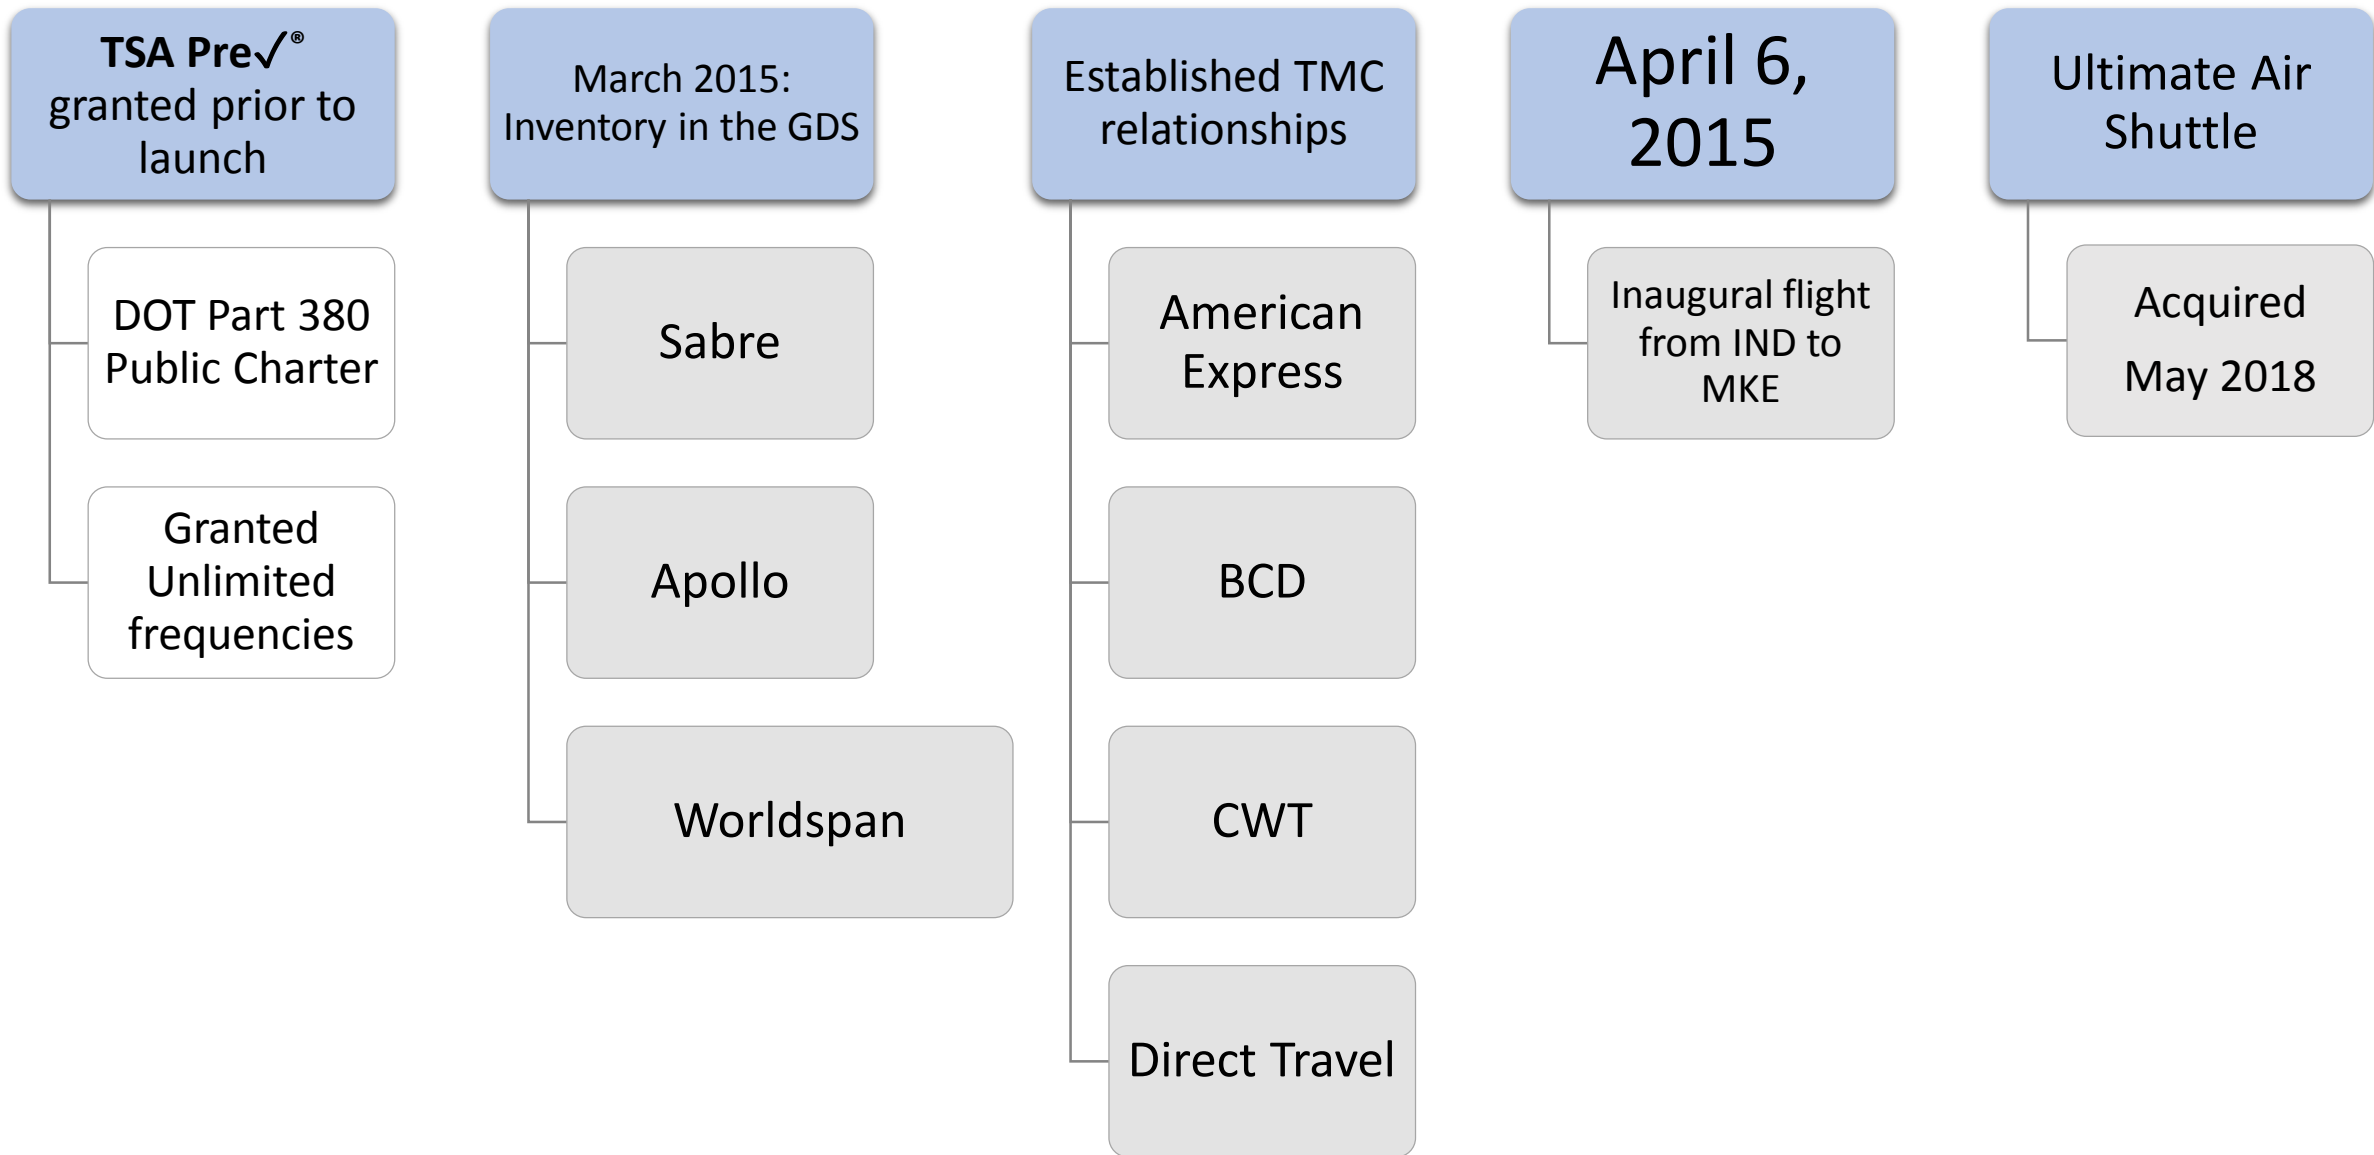

Lesley Conzelman
SVP, Sales and Distribution

ONEJET

ULTIMATE

AIR SHUTTLE

Strategy

Nonstop service
in underserved
markets

Secure Terminal
Operations

Maximize aircraft
utilization via
weekend charters

Innovation

App

Airport User
Experience

Direct Connect