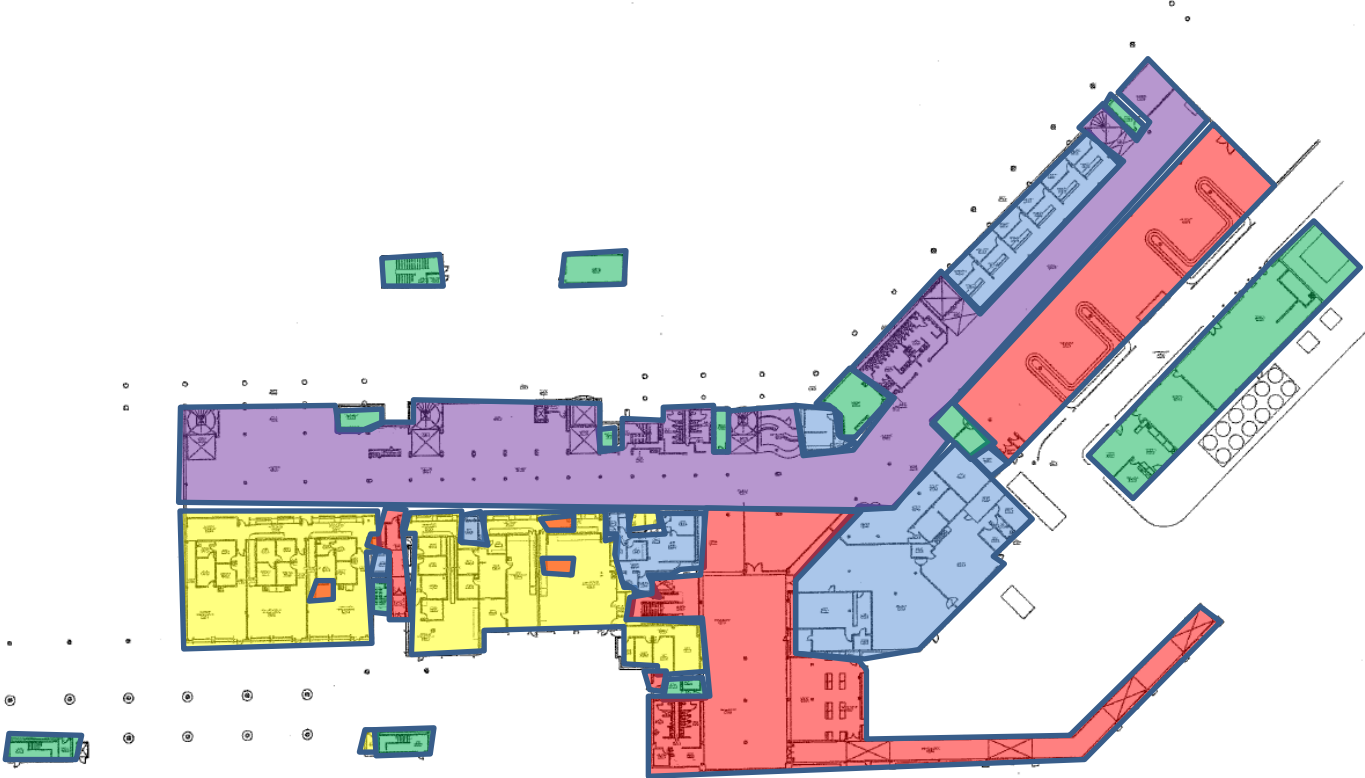

Exhibit A

Fort Wayne International Airport Property Map

▲ Owned

Exhibit B Cost Center Map

Cost Center
Legend :

-  Airfield
-  General Aviation
-  Terminal
-  Terminal Apron
-  Parking & Roads
-  Cargo
-  Airpark

Cost Centers not shown:
Administration, Maintenance,
Marketing & Reliever Airport(s)

Exhibit C

**Airline
Exclusive
Use
Space**

Airline:

_____ **Exclusive
Use SF=**

_____ **Common
Use SF =**

**Exhibit D
Terminal
Space
Usage –
First
Floor**

Airline
Exclusive
Areas

Common
Use Areas

Leased to
Others

Public Use
Areas

Unusable
Areas

Exhibit D

Terminal Space Usage – Second Floor

 Common Use Areas